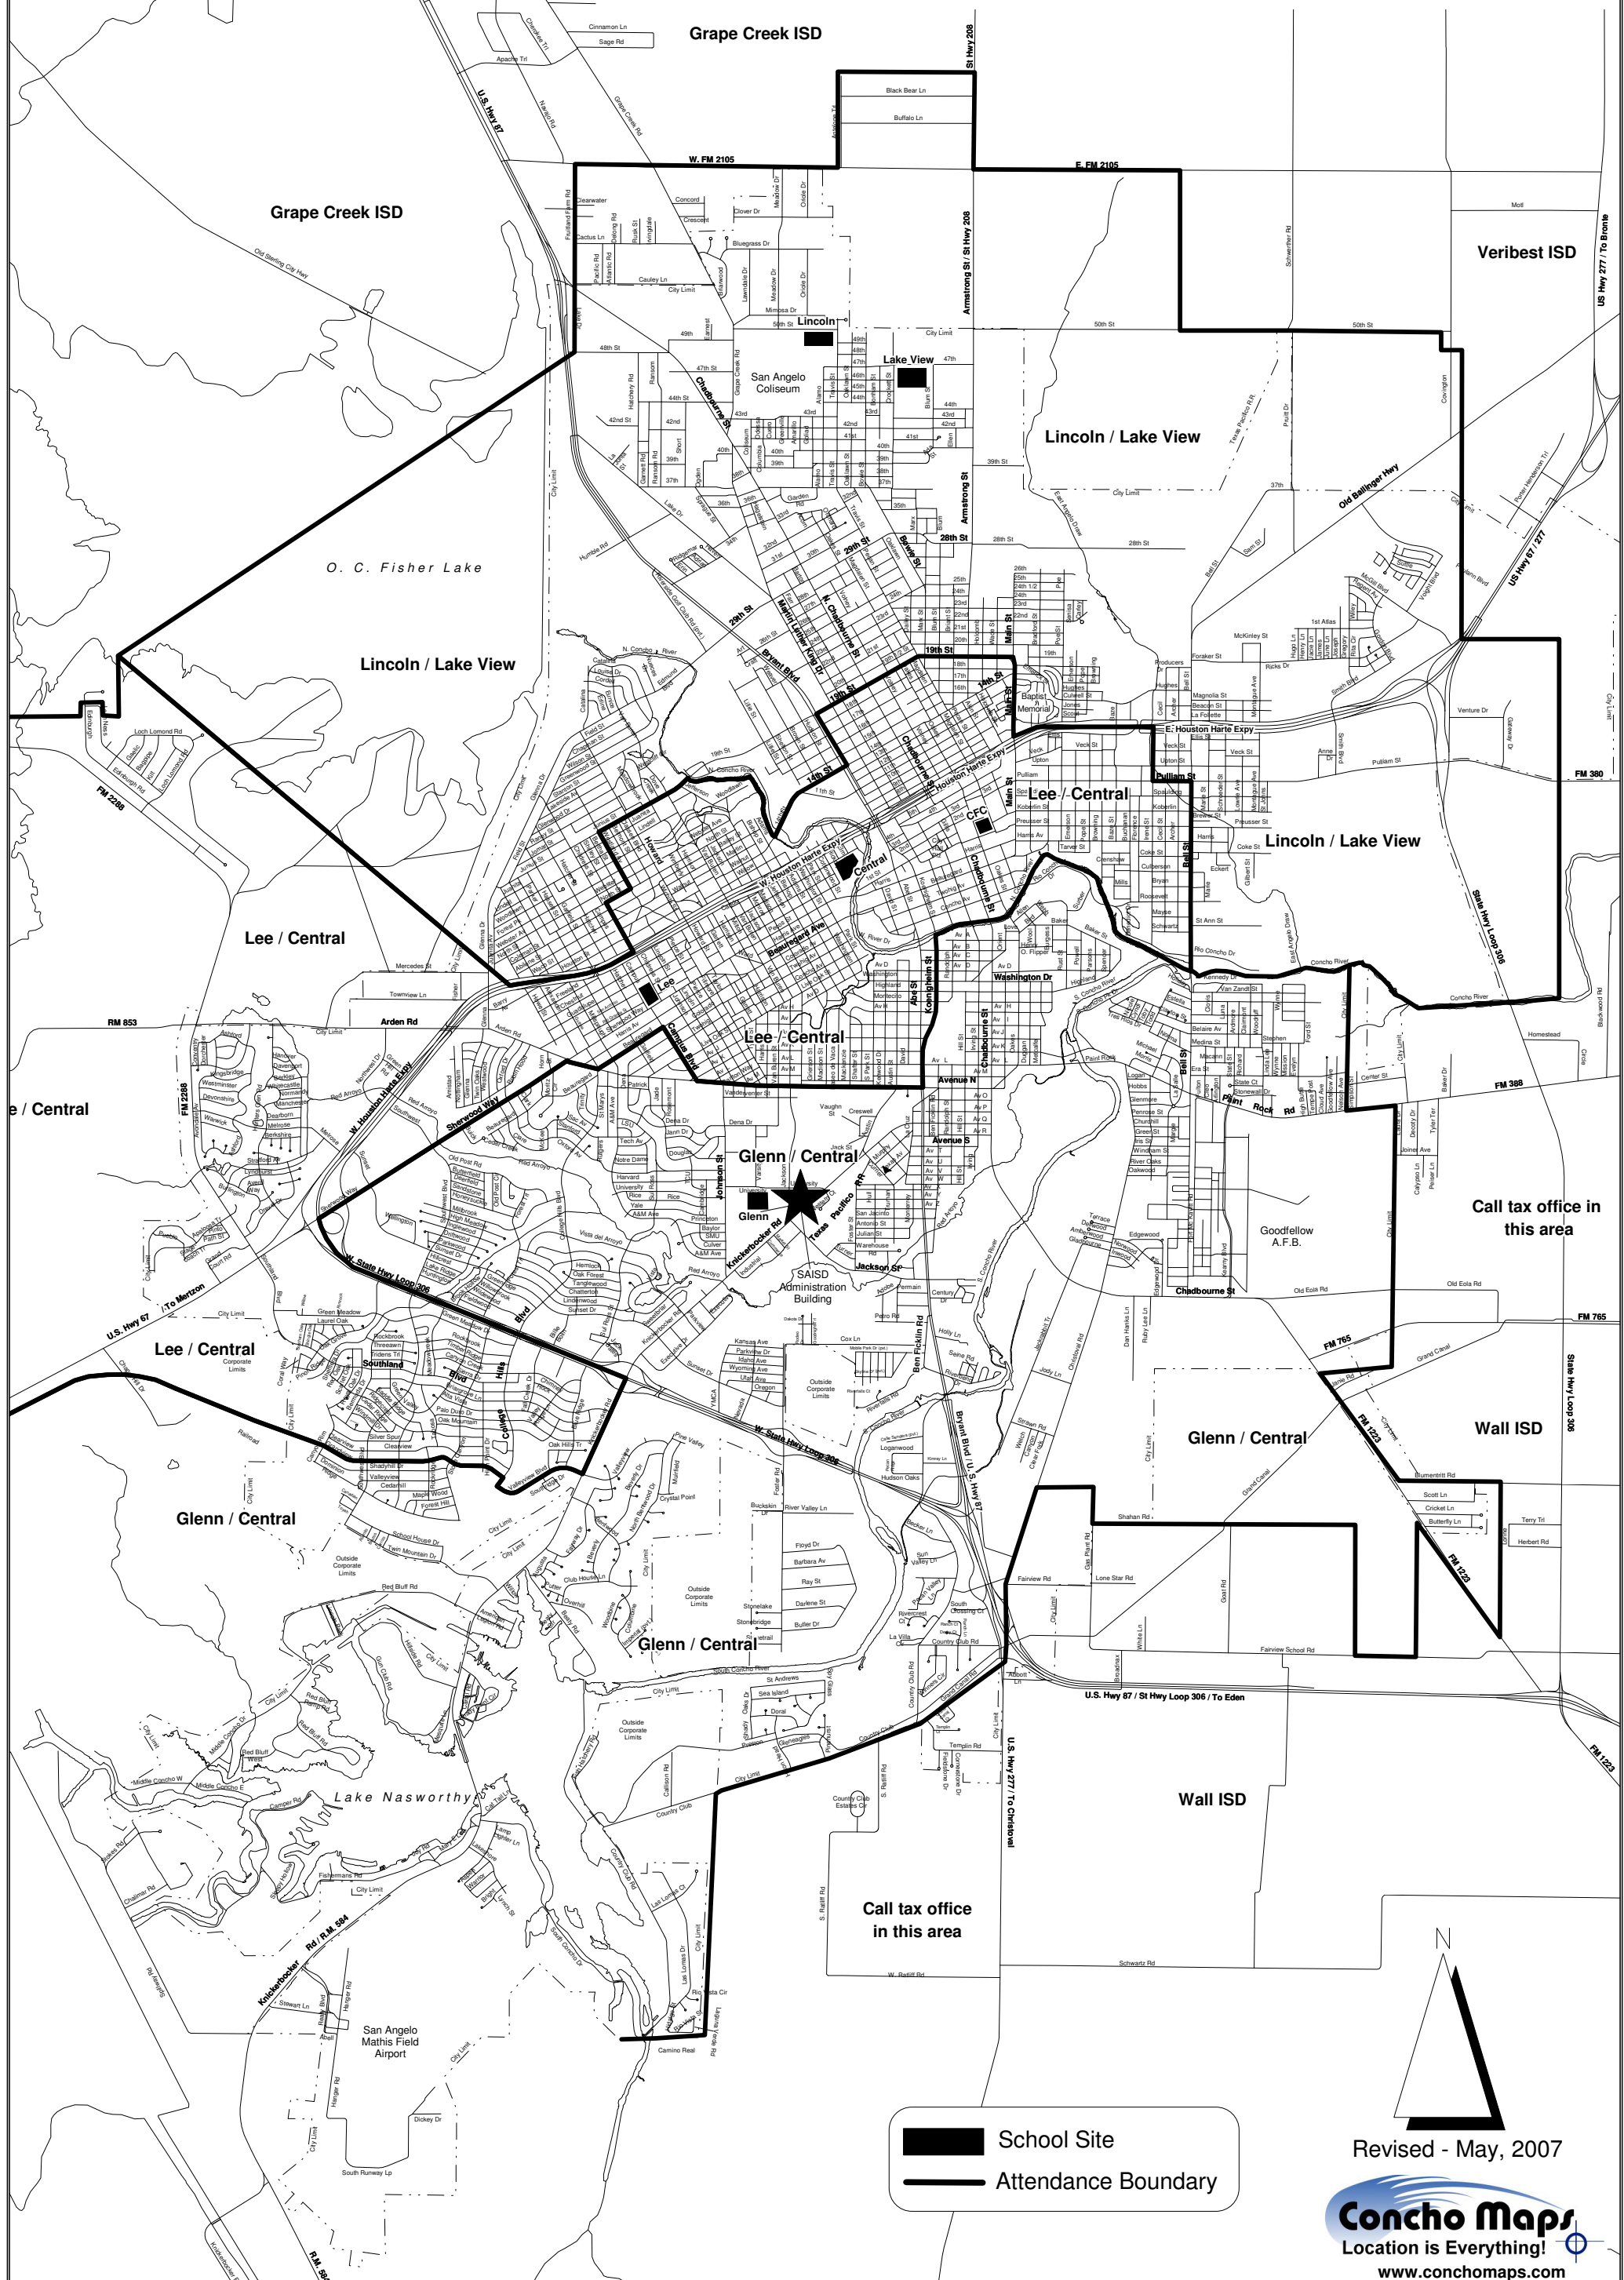

San Angelo Independent School District Map of Secondary Attendance Zones

Call the SAISD Administration Building at 325-947-3700
for official verification of attendance zones

Veribest ISD

Lincoln / Lake View

Lincoln / Lake View

Lee / Central

Lincoln / Lake View

Glenn / Central

Glenn / Central

Call tax office in this area

Wall ISD

Wall ISD

Call tax office in this area

 School Site
 Attendance Boundary

Revised - May, 2007

Location is Everything!
www.conchomaps.com